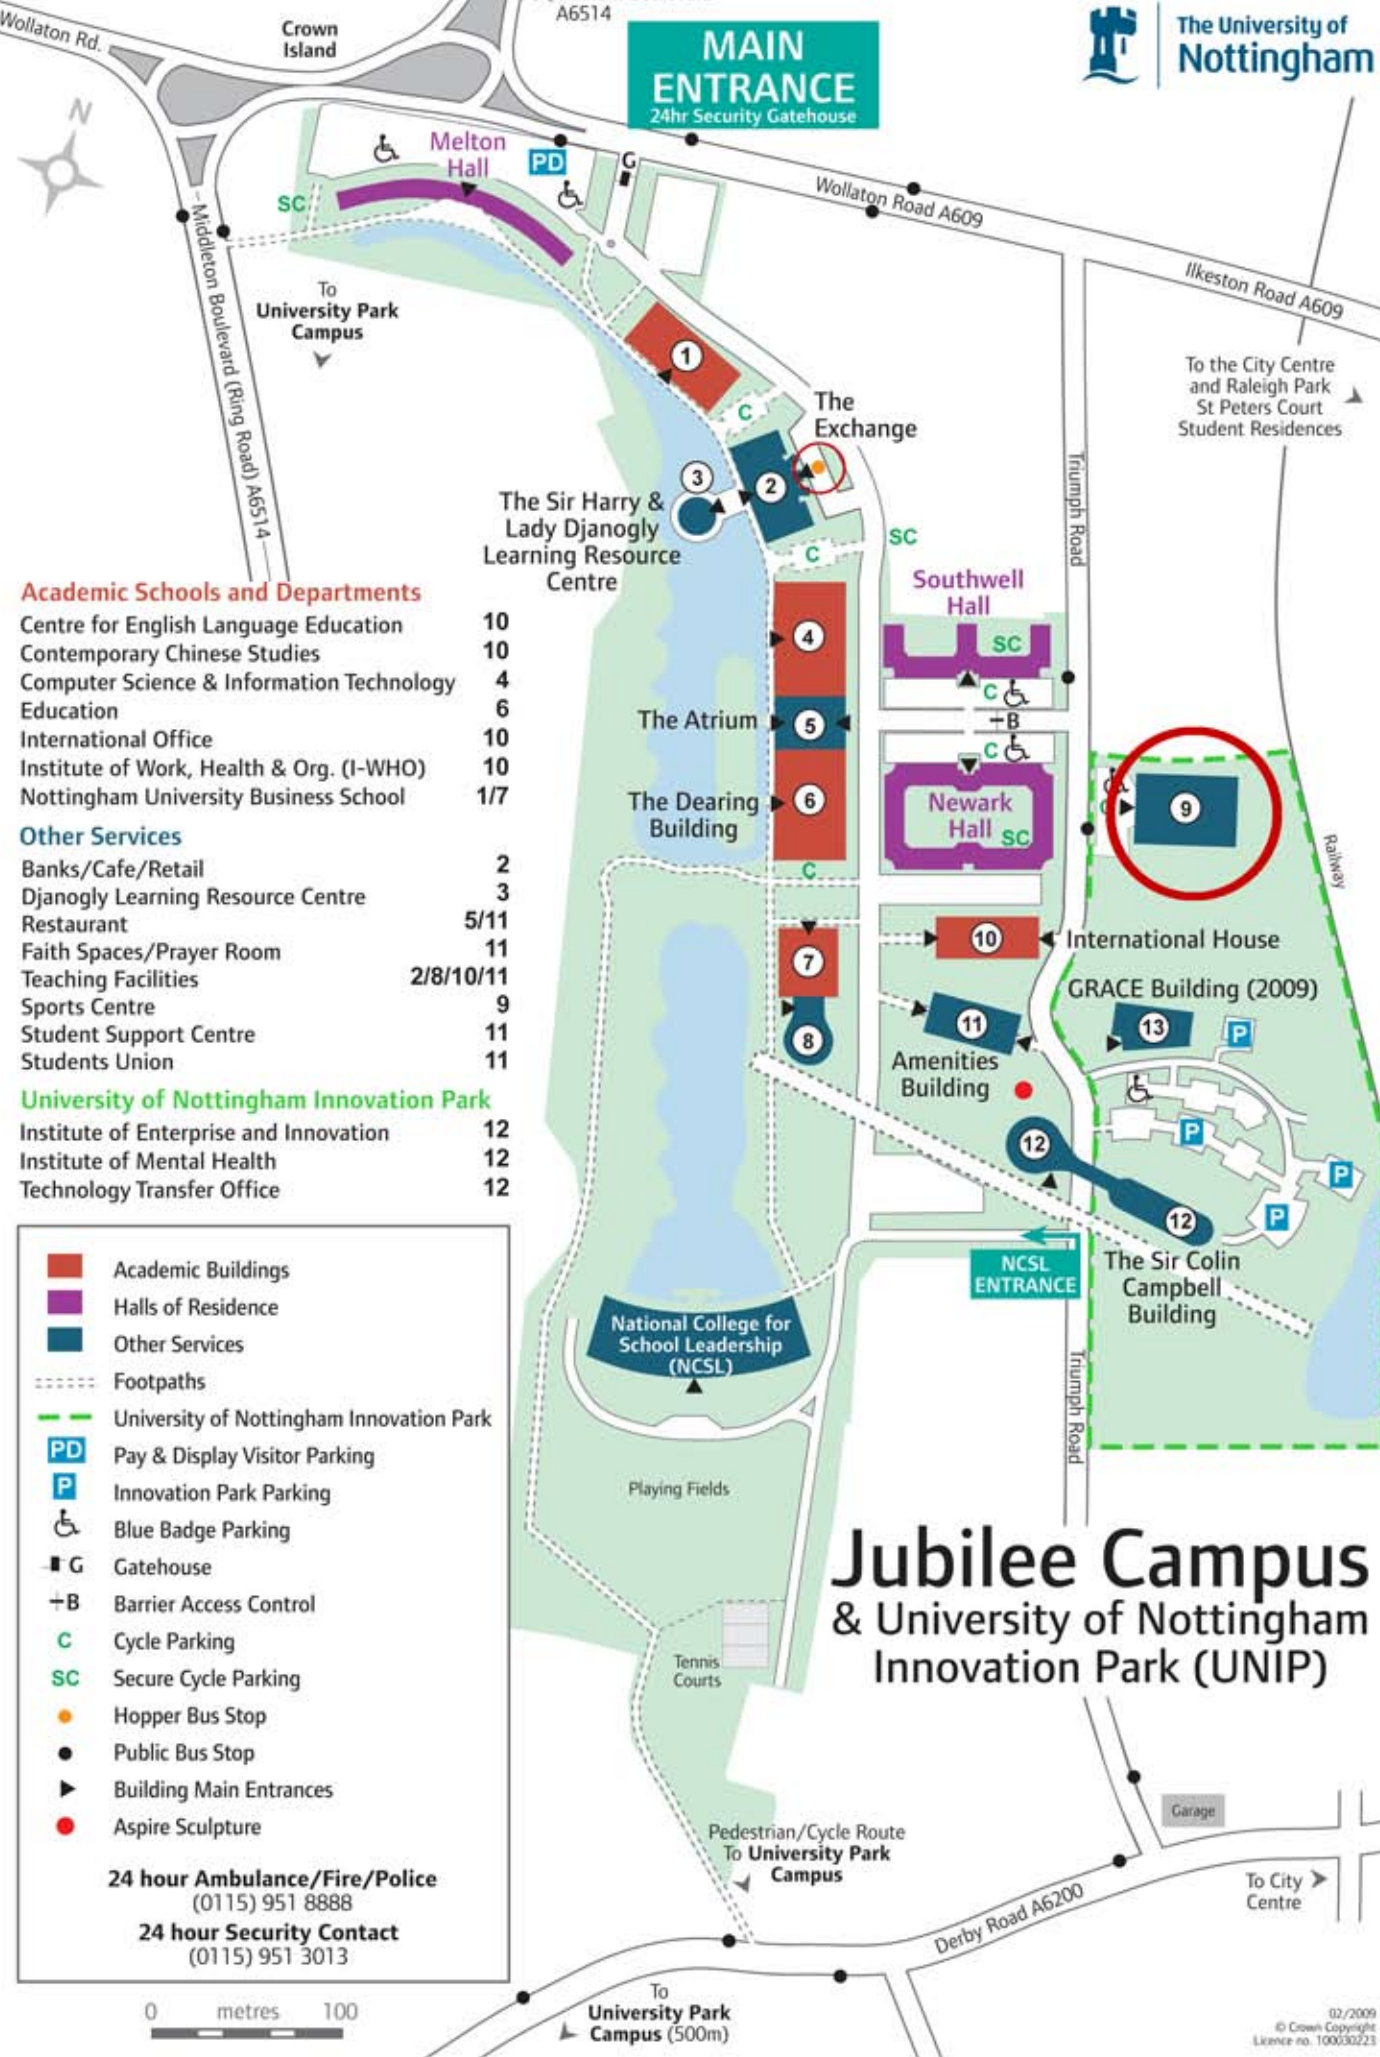

MAIN ENTRANCE
24hr Security Gatehouse

Academic Schools and Departments

Centre for English Language Education	10
Contemporary Chinese Studies	10
Computer Science & Information Technology	4
Education	6
International Office	10
Institute of Work, Health & Org. (I-WHO)	10
Nottingham University Business School	1/7

Other Services

Banks/Cafe/Retail	2
Djanogly Learning Resource Centre	3
Restaurant	5/11
Faith Spaces/Prayer Room	11
Teaching Facilities	2/8/10/11
Sports Centre	9
Student Support Centre	11
Students Union	11

University of Nottingham Innovation Park

Institute of Enterprise and Innovation	12
Institute of Mental Health	12
Technology Transfer Office	12

- Academic Buildings
- Halls of Residence
- Other Services
- Footpaths
- University of Nottingham Innovation Park
- PD Pay & Display Visitor Parking
- P Innovation Park Parking
- ♿ Blue Badge Parking
- G Gatehouse
- +B Barrier Access Control
- C Cycle Parking
- SC Secure Cycle Parking
- Hopper Bus Stop
- Public Bus Stop
- ▶ Building Main Entrances
- Aspire Sculpture